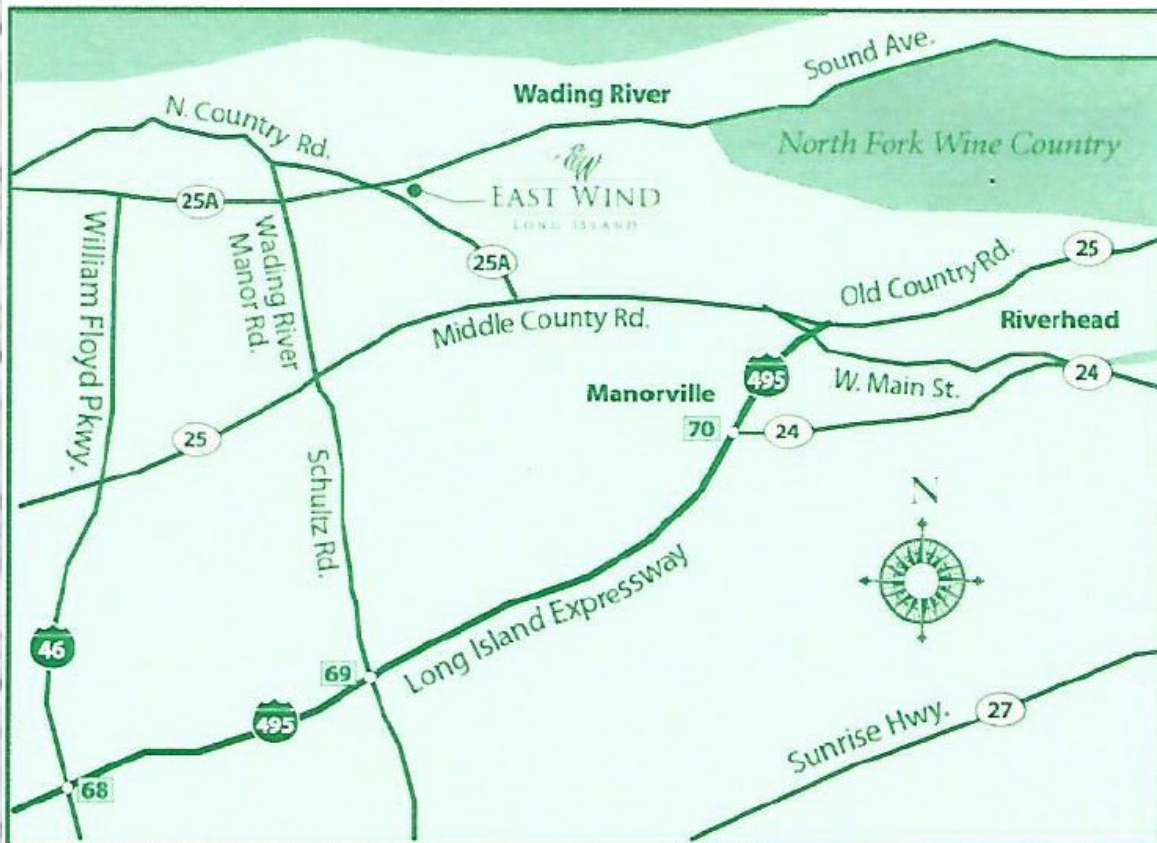

## *Directions to East Wind*

*FROM WEST: Take the L.I.E. east to exit 68 (William Floyd Pkwy). Follow signs that read Route 46/Wading River North for approximately 7 miles to end (past Route 25). Make a right on Route 25A and continue 3.25 miles east. East Wind is on your left.*

*FROM EAST: Take Sunrise Highway (Route 27) to Exit 65 (Route 24) north to traffic circle in Riverhead. Exit on Peconic Avenue. Make a left on Route 25 heading west for 5 miles. Exit to Route 25A and continue 1.8 miles to East Wind on your right.*

*FROM NORTH FORK: Take Sound Avenue west to East Wind.*

**5720 ROUTE 25A · WADING RIVER · NY 11792**  
**631.929.3500 · EastWindLongIsland.com**